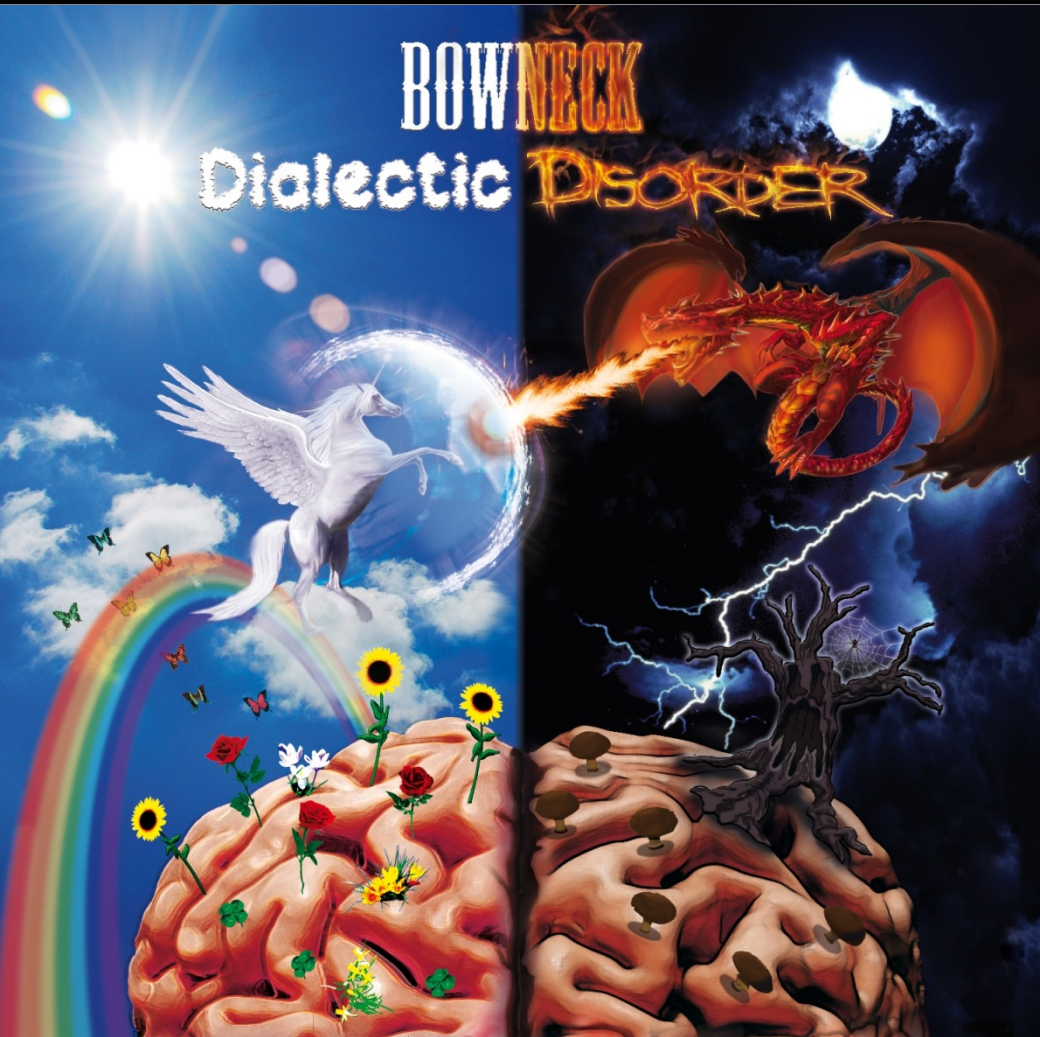

★ REVERBNATION

BACKSTAGE PRO

BOWNECK - Links

Dialectic Disorder 2013

Race to Oblivion 2009

BOWNECK
Dialectic **DISORDER**

RACE TO OBLIVION

BOWNECK

BOWNECK - Alben

so now that i'm down down down
to my last braincell
i can finally see with
my eyes closed and my mind shrapnelled

You'll believe my lies
when i creep inside your mind
and give you the illusion
that none of us would
ever have to die